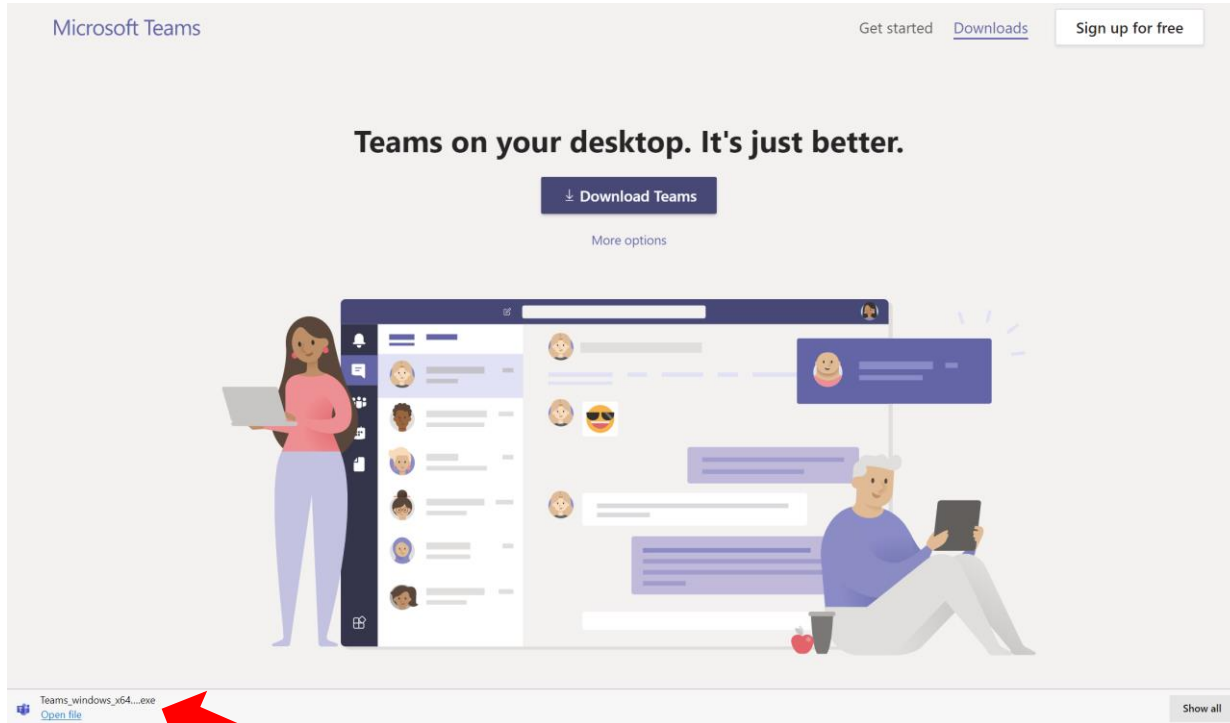

Ouvrir le téléchargement