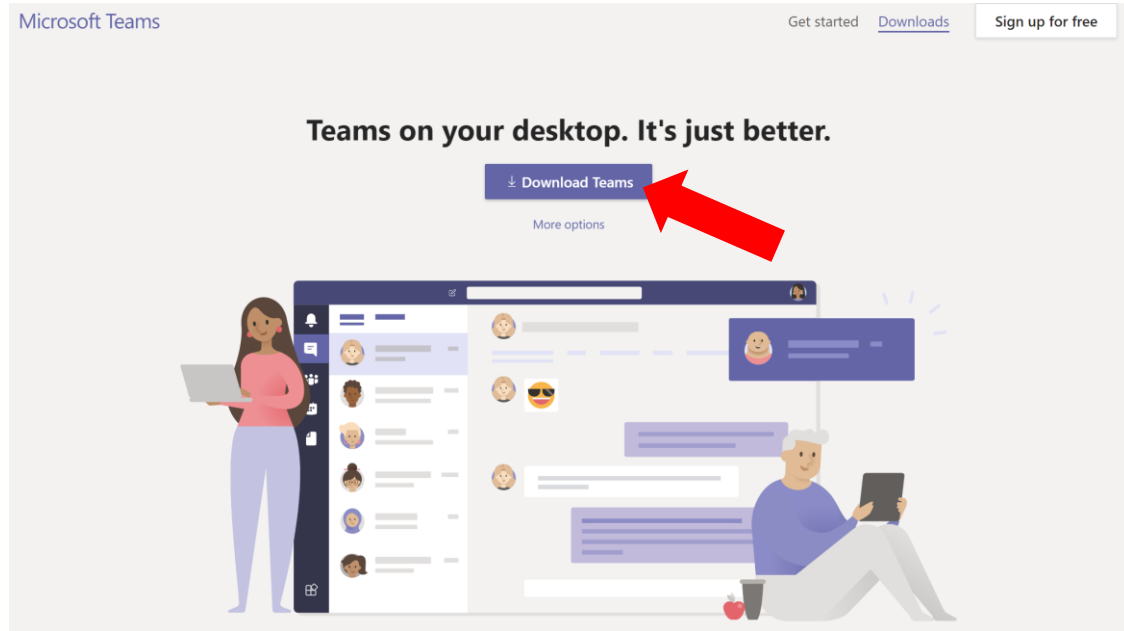

Télécharger Teams

- <https://teams.microsoft.com/downloads>