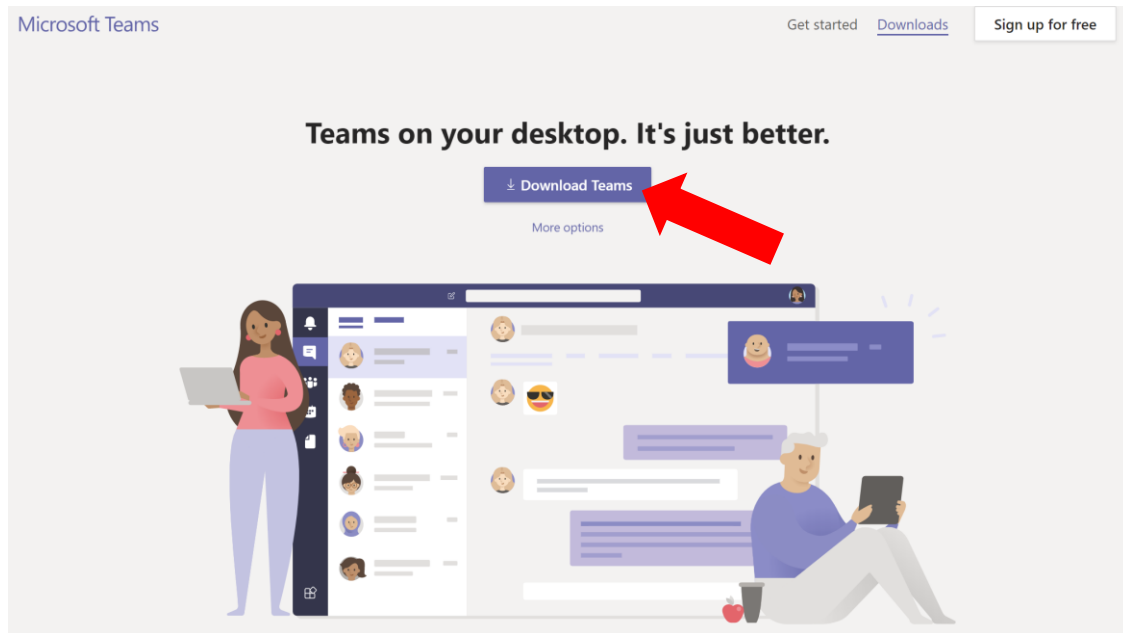

Teams Download

- <https://teams.microsoft.com/downloads>