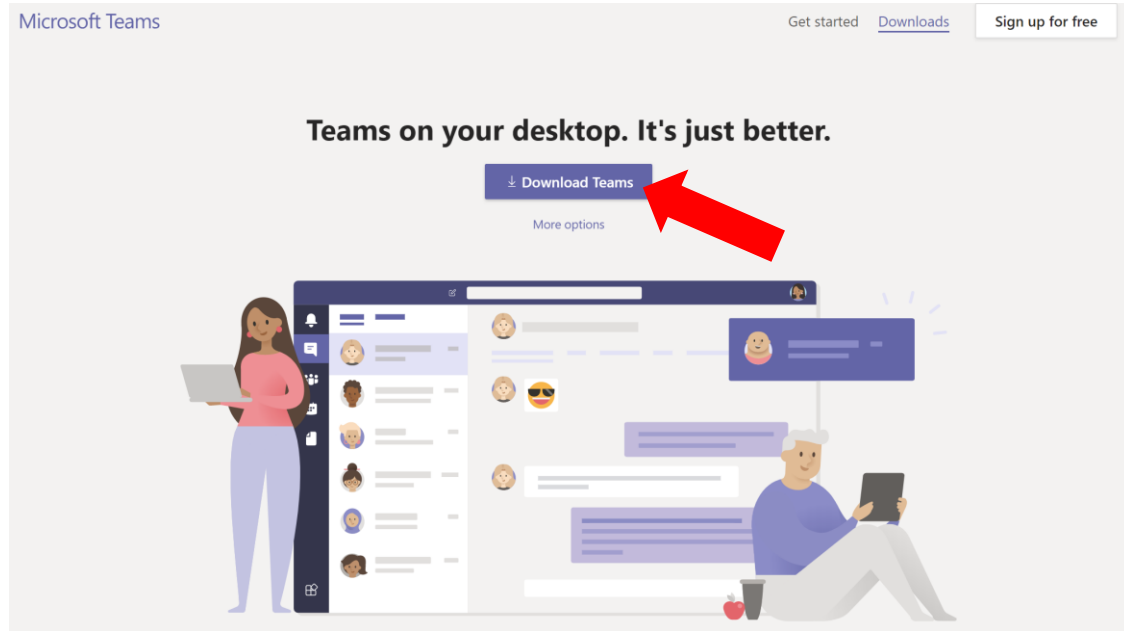

Teams download (descargar el programa Teams)

- <https://teams.microsoft.com/downloads>