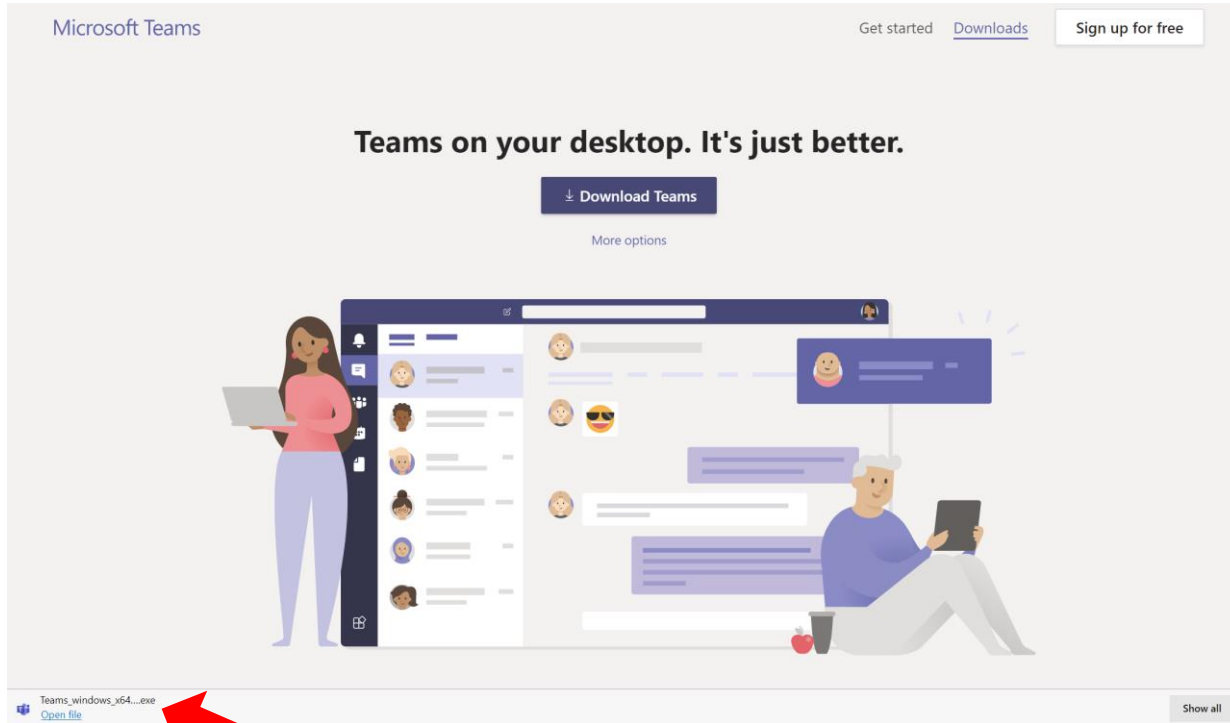

Abrir el download (descarga)